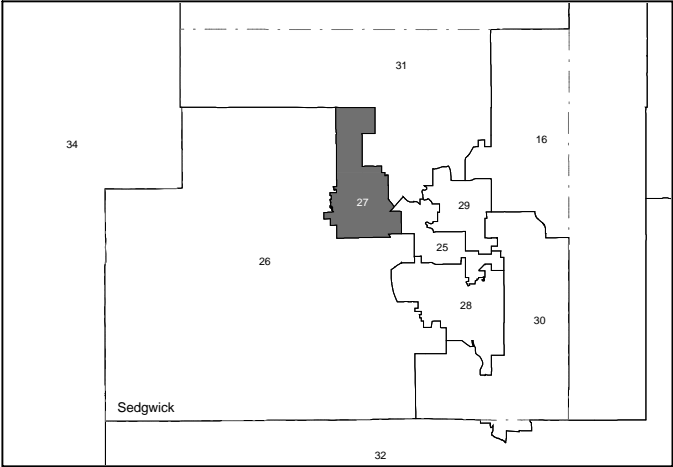

Senate District 27

Sedgwick County:

Cities: Maize(part) and Wichita(part)

Townships: Attica(part), Delano(part) and Park(part)

Legend

- District
- City & District Boundary
- County
- City Limits
- Highways
- Streets